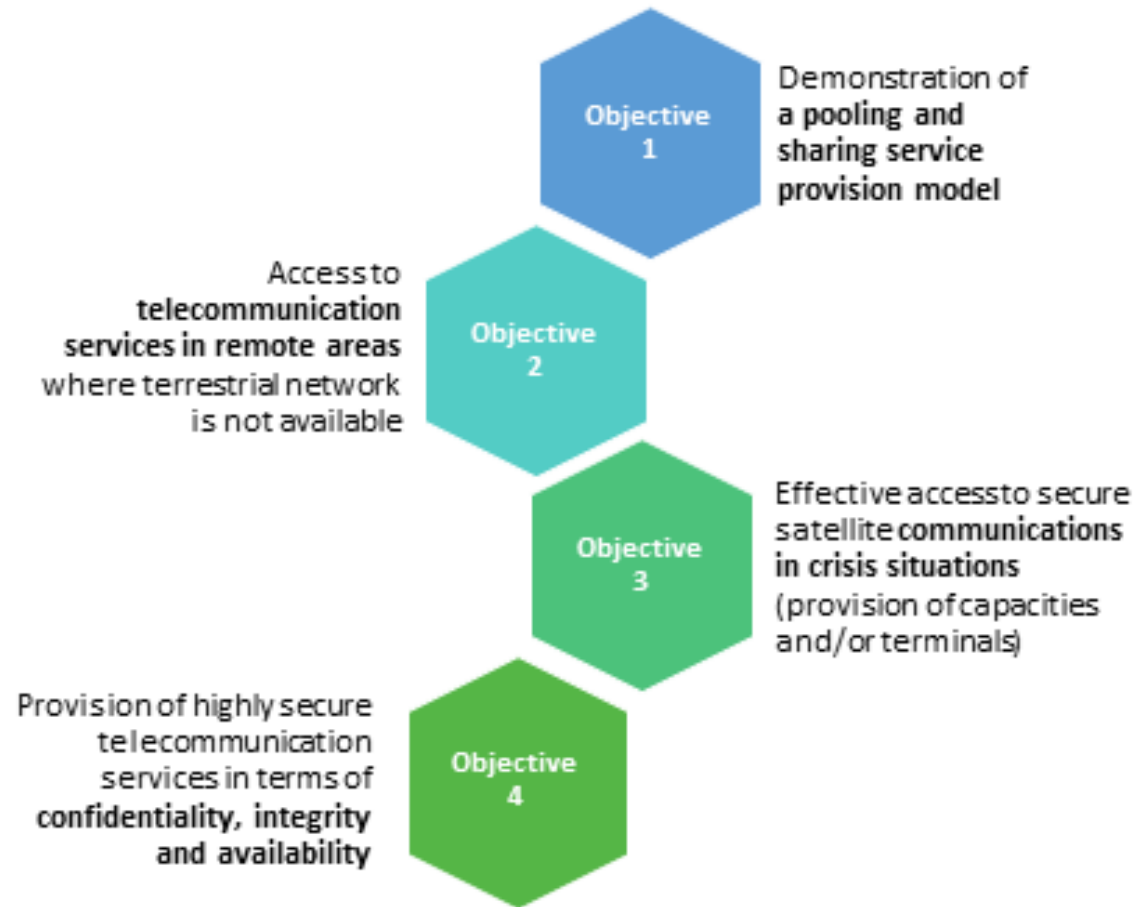

USE CASE 1: ASSISTANCE IN CASE OF DISASTER AND ARMED CONFLICT

LUXEMBOURG
SPACE AGENCY

Dr Tiziana Casinelli

entrusted.eu

USE CASE SCENARIO

- USE CASE FAMILY (or FIELD OF APPLICATION):
CRISIS MANAGEMENT
- USE CASE CLUSTER:
HUMANITARIAN AID
- USE CASE:
ASSISTANCE IN CASE OF DISASTER AND ARMED CONFLICT

Main objectives

OPERATIONAL OBJECTIVES

- SatCom services and SLA
- Terminal procurement and lease model
- Easy and quick ground terminals deployment
- User web platform for service management
- Continuous and reliable service provision
- Easy and quick connectivity with smartphones and laptops

ENTRUSTED

DEMONSTRATION OF ASSISTANCE IN CASE OF DISASTER AND ARMED CONFLICT

GOVSATCOM support for Crisis Management and Humanitarian Aid

End to end GOVSATCOM service
provision including space capacity,
anchoring, backhauling and installation
of satellite ground terminals
on the fields of operations

GOVSAT-1
(LUXEMBOURG)

FIELDS OF OPERATIONS

ANCHORING, COMMAND AND CONTROL
(LUXEMBOURG)

ABOUT THE SCENARIO

- Rural area not served by terrestrial network
- Harsh weather conditions
 - Persistent strong wind
 - 2 °C
- Fly away antenna mounting and set up recorded live (one take)
 - Total time before pointing: 13 minutes and 19 seconds